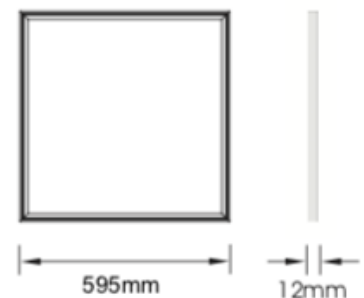

Creation Square Panel light

Code: LEG-SQ6060

Technical Data:

Power: 40W

Brightness: 4983 Lm

Luminous Efficacy: 126 lm/W

Power Factor: 0.978

LED Chip: Osram

Lifetime >50,000 hrs

Certificates: ROHS/CE

Extended Warranty: 5 years

Length:595mm

Width:595mm

Height:12mm

Photometric Data

CIE Class: Direct
 Lumens: 4983.61 lm
 Efficiency: 126.809 lm/W
 Central Intensity: 1732.967cd
 Maximum Intensity: 1734.535cd
 Beam Angle(10%): Left: -82.3 Right:80.4

Angle of maximum intensity: C: 0.0 G:1.0
 Half Peak Side Angle(50%): L: -56.9 R:55.1
 Light Out Rate(LOR) : 100.00%
 Up Flux Rate: 0.0%
 Down Flux Rate: 100.0%