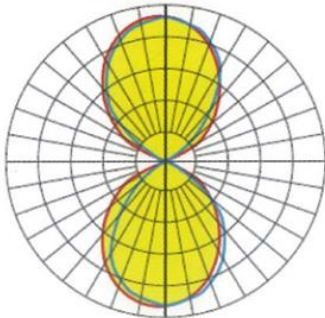

Led Linear Light Led linear Light series Code: LEG-LL20 Series

Technical Data:

- The lamp body adopts high thermal conductivity aluminum alloy, which perfectly solves the heat dissipation problem.
- Installation method: cable installation.
- Soft light, low glare coefficient.
- The product glows on both sides.
- Application: shopping mall, supermarkets, factories, warehouses and other lighting places.

Dimensions:

Technical parameter

MODEL	LEG-LL20/15W	LEG-LL20/24W	LEG-LL20/32W	LEG-LL20/40W	LEG-LL20/50W	LEG-LL20/60W
Power	15W	24W	32W	40W	50W	60W
Luminous Flux	2511.6 lm	3733.8 lm	5263.5 lm	6215.6 lm	6658.4 lm	7813.2 lm
CCT and Ra	CCT:3000K-6500K / Optional		Ra:70 / 80 / 90 / Optional			
LED	Nichia / Cree / Luminleds / Optional					
Input Voltage	AC100-240 50-60Hz / AC200-240V 50Hz / Optional					
IP Rating	IP20					
Working Temperature	-30~+45°C					
Life time	50000Hours					
Warranty	5 Years					
Dimensions(mm)	L603*W58*H48mm			L1162*W58*H48mm		
N.W.(Kg)	0.7±0.1kg			1.2±0.1kg		

Photometric Curve

90 Degree beam angle