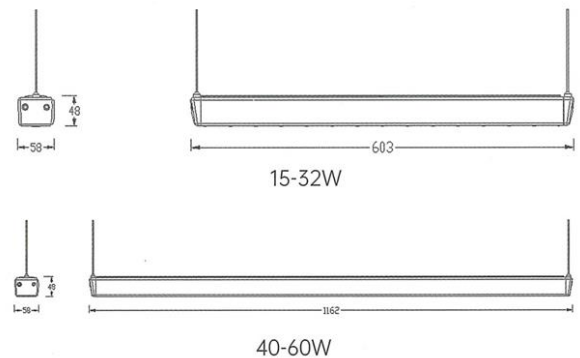

Led Linear Light Led linear Light series Code: LEG-LL20 Series

Technical Data:

- The lamp body adopts high thermal conductivity aluminum alloy, which perfectly solves the heat dissipation problem.
- Installation method: cable installation.
- Soft light, low glare coefficient.
- The product glows on both sides.
- Application: shopping mall, supermarkets, factories, warehouses and other lighting places.

Dimensions:

Technical parameter

MODEL	LEG-LL20/15W	LEG-LL20/24W	LEG-LL20/32W	LEG-LL20/40W	LEG-LL20/50W	LEG-LL20/60W
Power	15W	24W	32W	40W	50W	60W
Luminous Flux	2511.6 lm	3733.8 lm	5263.5 lm	6215.6 lm	6658.4 lm	7813.2 lm
CCT and Ra	CCT:3000K-6500K / Optional		Ra:70 / 80 / 90 / Optional			
LED	Nichia / Cree / Luminleds / Optional					
Input Voltage	AC100-240 50-60Hz / AC200-240V 50Hz / Optional					
IP Rating	IP20					
Working Temperature	-30~+45°C					
Life time	50000Hours					
Warranty	5 Years					
Dimensions(mm)	L603*W58*H48mm			L1162*W58*H48mm		
N.W.(Kg)	0.7±0.1kg			1.2±0.1kg		

Photometric Curve

90 Degree beam angle