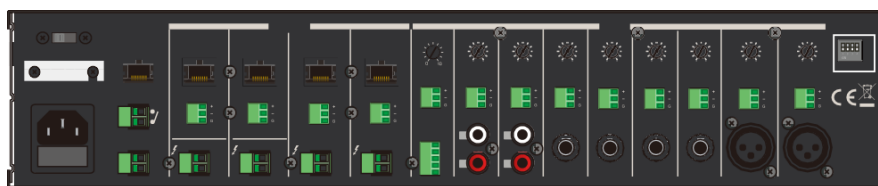

## Public Address 4CH Mixer Amplifier

#### Controls

- Front: 4 Mic/Line input level (CH1-4) controls with 3-band EQ and output selector switches.  
Line input level (CH5-8) controls with selector switches.  
4 Output level controls with tone control and monitor switches. Monitor volume control.
- Rear: 8 Gain control for each input.  
Phantom power switches for CH1-4.  
Alarm message input with contact closure and level adjustment.  
AC input voltage selector (115V or 230V) and system ground switch (chassis ground or lift).  
Monitor speaker connector (1W at 8ohms).

#### Connectors

- 2 XLR Electronically Balanced jack and 1/4" phone jack for CH1-4 input.
- 2 1/4" phone jack and RCA jack for CH5-8 input.
- 2P Euro Block for System mute with contact closure.
- RJ45 jack for Wall Panel (WP-1).
- RJ45 jack for Zone Selectable Microphone Station (RM4).
- 3P Euro Block for Line inputs and outputs.
- 2P Euro Block for Speaker output.

Indicators: Power. SIG, CLIP for each input channel and SIG, -10dB, CLIP, PROT for each output channel.

Model		JMA-8412	JMA-8424
Rated Output Power		120W X 4	240W X 4
Output / Impedance		65Hz - 18kHz	
Input sensitivity / Impedance		Mic Input - 50dB ~ - 6d B / 600 Balanced Line Input -30dB ~ +14dB / 20K Balanced Remote Input 0dB / 20K Balanced	
Output level / Impedance		0dB / 600 Ω Balanced	
Frequency Response		(-1dB) 20Hz - 20kHz	
T.H.D		< 0.1%	
Crosstalk		> 70 dB	
Equalization	Input	High : 12 kHz 12 dB / Mid : 2.5 kHz 12 dB / Low : 80 Hz 12 dB	
	Output	High : 10 kHz 12 dB / Low : 100 Hz 12 dB	
Hum & Noise		> 90 dB	
Power Source		AC 115/230 Volt, 50~60Hz	
Weight (Net)		9 kg	
Dimensions		(W x H x D) 483 x 88 x 320mm	